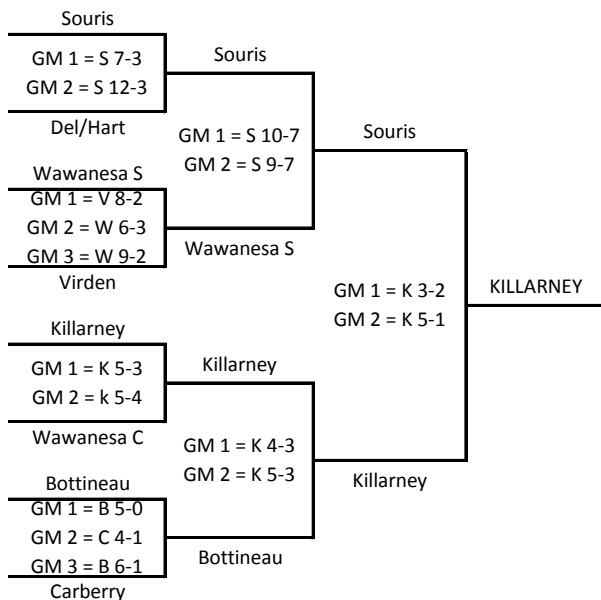

PeeWee A

STANDINGS

- 1st - Souris
- 2nd - Killarney
- 3rd - Bottineau
- 4th - Wawanesa S
- 5th - Virден
- 6th - Carberry
- 7th - Wawanesa C
- 8th - Boissevain
- 9th - Del/Hart

"Survivor Game"

Del/Hart @ Boissevain - Feb 11 Del 4-3

PeeWee B

| # | Month | Day | Date | Time | | Visitor | at | Home | |
|----|-------|-----|------|-------|---|------------|----|------------|---|
| 1 | Feb | Thu | 20 | 6:00 | 9 | Wawanesa | at | Del/Hart | 3 |
| 2 | Feb | Fri | 21 | 6:00 | 2 | Del/Hart | at | Boissevain | 8 |
| 3 | Feb | Sun | 23 | 4:00 | 4 | Virден | at | Wawanesa | 9 |
| 4 | Feb | Mon | 24 | 7:00 | 6 | Wawanesa | at | Boissevain | 7 |
| 5 | Feb | Tue | 25 | 7:00 | 8 | Carberry | at | Wawanesa | 6 |
| 6 | Feb | Fri | 28 | 5:00 | 3 | Boissevain | at | Virден | 4 |
| 7 | Feb | Fri | 28 | 7:00 | 7 | Carberry | at | Del/Hart | 3 |
| 8 | Feb | Sat | 29 | 12:00 | 2 | Del/Hart | at | Virден | 4 |
| 9 | Mar | Mon | 2 | 7:15 | 2 | Virден | at | Carberry | 5 |
| 10 | Mar | Wed | 4 | 6:30 | 5 | Boissevain | at | Carberry | 3 |