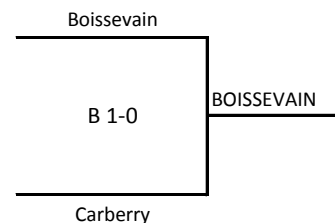

PeeWee B

#	Month	Day	Date	Time		Visitor	at	Home	
1	Feb	Thu	20	6:00	9	Wawanesa	at	Del/Hart	3
2	Feb	Fri	21	6:00	2	Del/Hart	at	Boissevain	8
3	Feb	Sun	23	4:00	4	Virден	at	Wawanesa	9
4	Feb	Mon	24	7:00	6	Wawanesa	at	Boissevain	7
5	Feb	Tue	25	7:00	8	Carberry	at	Wawanesa	6
6	Feb	Fri	28	5:00	3	Boissevain	at	Virден	4
7	Feb	Fri	28	7:00	7	Carberry	at	Del/Hart	3
8	Feb	Sat	29	12:00	2	Del/Hart	at	Virден	4
9	Mar	Mon	2	7:15	2	Virден	at	Carberry	5
10	Mar	Wed	4	6:30	5	Boissevain	at	Carberry	3

Team	GP	W	L	OTL	PTS
Boissevain	4	3	1	0	6
Carberry	4	3	1	0	6
Virден	4	2	2	0	4
Wawanesa C	4	2	2	0	4
Del / Hart	4	0	4	0	0