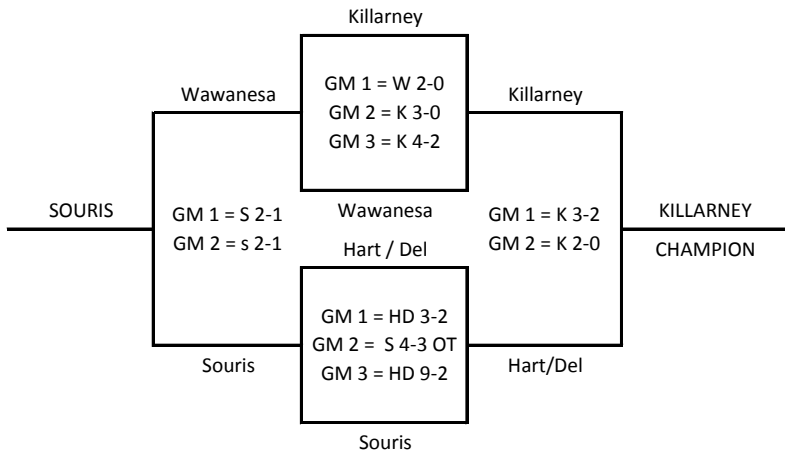

Bantam A

STANDINGS

- 1st - Killarney
- 2nd - Hart / Del
- 3rd - Souris
- 4th - Wawanesa
- 5th - Melita
- 6th - Virden
- 7th - Flyers
- 8th - Jets
- 9th - Blues

Bantam A Rules

- The first round is best of 3 games and the second round is best of 5.
- The team with the highest regular season ranking gets the extra home game.
- Games tied after regulation will be decided by sudden victory, 4 on 4 overtime.

Deadline for completion:

Round 1 - February 19

Round 2 - March 14

Bantam B

Playoff Rules

- All series will be best of 3 games, with the team with the highest regular season rank getting the extra home game.
- Games tied after regulation will be decided by sudden victory, 4 on 4 overtime.