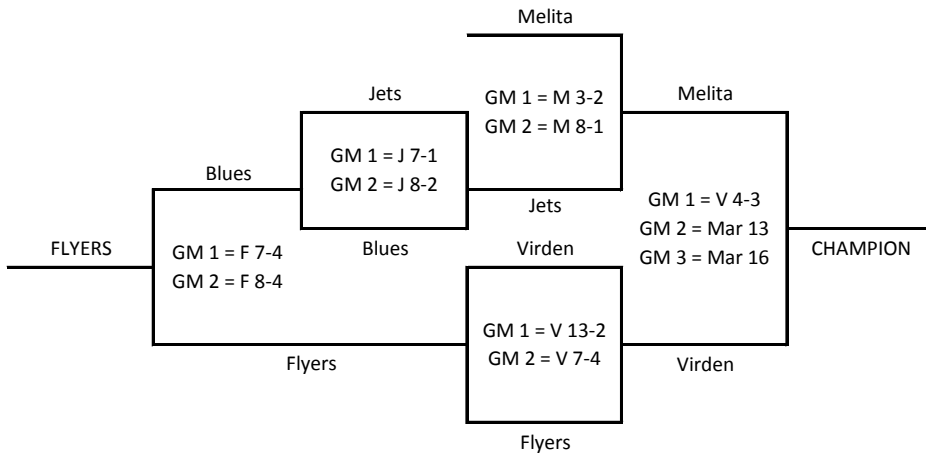

Bantam A

STANDINGS

- 1st - Killarney
- 2nd - Hart / Del
- 3rd - Souris
- 4th - Wawanesa
- 5th - Melita
- 6th - Virden
- 7th - Flyers
- 8th - Jets
- 9th - Blues

Bantam A Rules

- The first round is best of 3 games and the second round is best of 5.
- The team with the highest regular season ranking gets the extra home game.
- Games tied after regulation will be decided by sudden victory, 4 on 4 overtime.

Deadline for completion:

Round 1 - February 19

Round 2 - March 14

Bantam B

Playoff Rules

- All series will be best of 3 games, with the team with the highest regular season rank getting the extra home game.
- Games tied after regulation will be decided by sudden victory, 4 on 4 overtime.